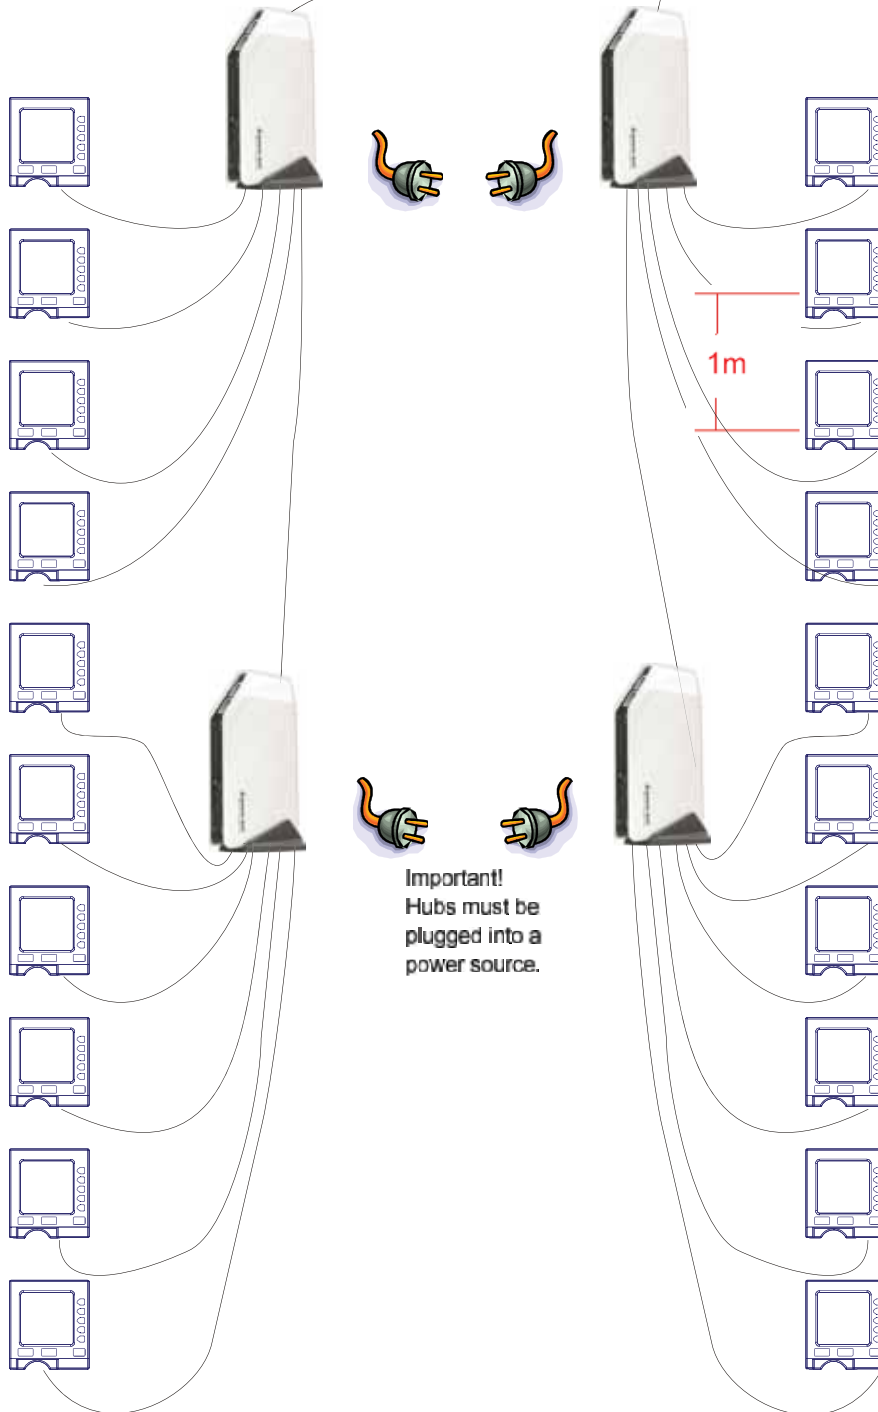

20 INDOOR ROWER SETUP DIAGRAM

20 Erg Setup

Plug into separate ports on PC.

USB 2.0 Cables

Important!
Hubs must be
plugged into a
power source.